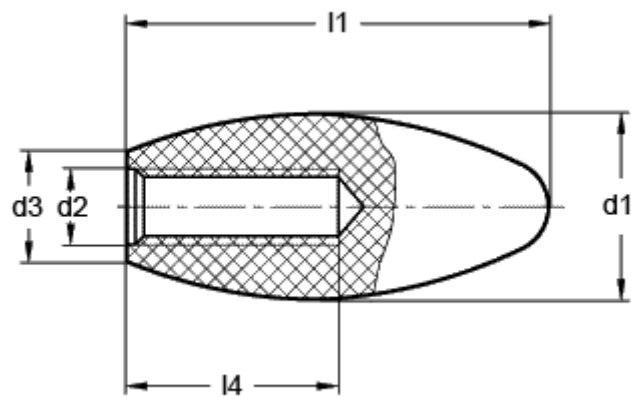

Article number: 20140452

Description: E+G Elliptical shaped knob GN 201-35-M12

Measures

d_1	= 35
d_2	= M12
d_3	= 22
l_1	= 85
l_2 min.	= 28